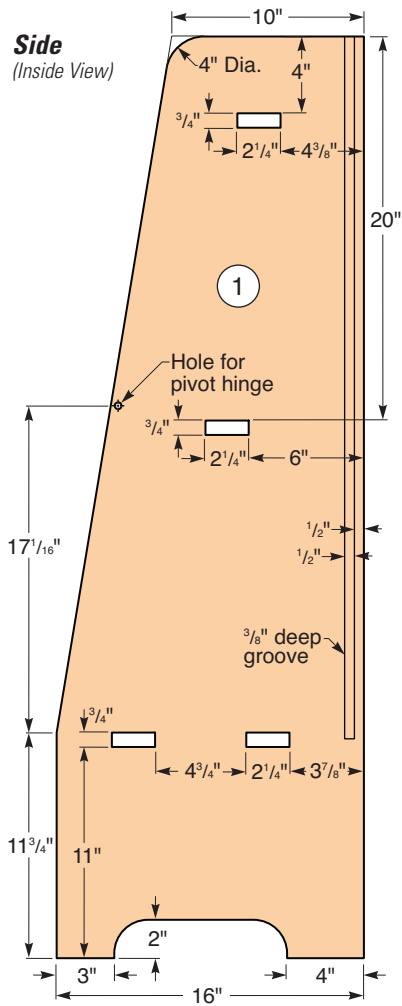

Side
(Inside View)

Wedge
(Side View)

Exploded View

MATERIAL LIST (Desk)

	T x W x L
1 Sides (2)	3/4" x 16" x 48"
2 Top Shelf (1)	3/4" x 9" x 34 1/2"
3 Middle Shelf (1)	3/4" x 12 1/4" x 34 1/2"
4 Bottom Shelf (1)	3/4" x 16" x 34 1/2"
5 Back Panel (1)	1/2" x 30 1/2" x 36"
6 Back Panel Edge Band (1)	1/4" x 1/2" x 36"
7 Wedges (8)	3/4" x 3/4" x 3"

Shelf Details

Top Shelf
(Top View)

Middle Shelf
(Top View)

Bottom Shelf
(Top View)

MATERIAL LIST (Door)

	T x W x L
8 Door Rails (2)	3/4" x 3" x 24 3/4"
9 Door Stiles (2)	3/4" x 3" x 16"
10 Center Door Stile (1)	3/4" x 3" x 11"
11 Door Panels (2)	1/2" x 11" x 11 1/4"
12 Pivot Hinges (2)	Rockler item #30007
13 Door Chains (2)	Brass Sash Chain