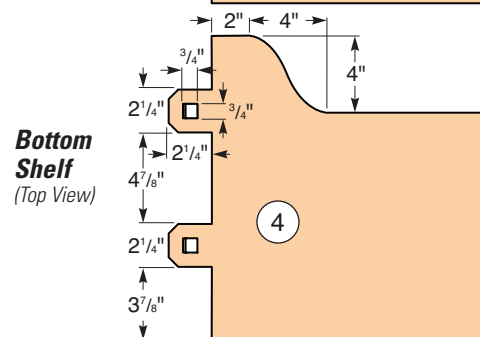

Side
(Inside View)

Wedge
(Side View)

Exploded View

MATERIAL LIST (Desk)

	T x W x L
1 Sides (2)	3/4" x 16" x 48"
2 Top Shelf (1)	3/4" x 9" x 34 1/2"
3 Middle Shelf (1)	3/4" x 12 1/4" x 34 1/2"
4 Bottom Shelf (1)	3/4" x 16" x 34 1/2"
5 Back Panel (1)	1/2" x 30 1/2" x 36"
6 Back Panel Edge Band (1)	1/4" x 1/2" x 36"
7 Wedges (8)	3/4" x 3/4" x 3"

Shelf Details

Top Shelf
(Top View)

Middle Shelf
(Top View)

Bottom Shelf
(Top View)

MATERIAL LIST (Door)

	T x W x L
8 Door Rails (2)	3/4" x 3" x 24 3/4"
9 Door Stiles (2)	3/4" x 3" x 16"
10 Center Door Stile (1)	3/4" x 3" x 11"
11 Door Panels (2)	1/2" x 11" x 11 1/4"
12 Pivot Hinges (2)	Rockler item #30007
13 Door Chains (2)	Brass Sash Chain