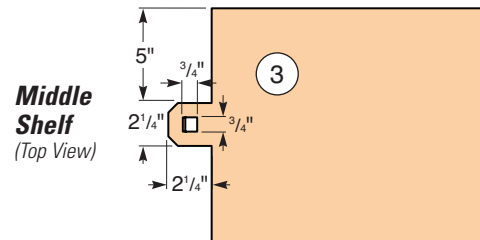

Side
(Inside View)

Wedge
(Side View)

Exploded View

MATERIAL LIST (Desk)

	T x W x L
1 Sides (2)	3/4" x 16" x 48"
2 Top Shelf (1)	3/4" x 9" x 34 1/2"
3 Middle Shelf (1)	3/4" x 12 1/4" x 34 1/2"
4 Bottom Shelf (1)	3/4" x 16" x 34 1/2"
5 Back Panel (1)	1/2" x 30 1/2" x 36"
6 Back Panel Edge Band (1)	1/4" x 1/2" x 36"
7 Wedges (8)	3/4" x 3/4" x 3"

Shelf Details

Top Shelf
(Top View)

Middle Shelf
(Top View)

Bottom Shelf
(Top View)

MATERIAL LIST (Door)

	T x W x L
8 Door Rails (2)	3/4" x 3" x 24 3/4"
9 Door Stiles (2)	3/4" x 3" x 16"
10 Center Door Stile (1)	3/4" x 3" x 11"
11 Door Panels (2)	1/2" x 11" x 11 1/4"
12 Pivot Hinges (2)	Rockler item #30007
13 Door Chains (2)	Brass Sash Chain