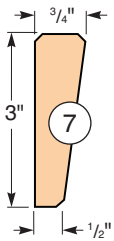

Side
(Inside View)

Wedge
(Side View)

Exploded View

MATERIAL LIST (Desk)

	T x W x L
1 Sides (2)	3/4" x 16" x 48"
2 Top Shelf (1)	3/4" x 9" x 34 1/2"
3 Middle Shelf (1)	3/4" x 12 1/4" x 34 1/2"
4 Bottom Shelf (1)	3/4" x 16" x 34 1/2"
5 Back Panel (1)	1/2" x 30 1/2" x 36"
6 Back Panel Edge Band (1)	1/4" x 1/2" x 36"
7 Wedges (8)	3/4" x 3/4" x 3"

Shelf Details

Top Shelf
(Top View)

Middle Shelf
(Top View)

Bottom Shelf
(Top View)

MATERIAL LIST (Door)

	T x W x L
8 Door Rails (2)	3/4" x 3" x 24 3/4"
9 Door Stiles (2)	3/4" x 3" x 16"
10 Center Door Stile (1)	3/4" x 3" x 11"
11 Door Panels (2)	1/2" x 11" x 11 1/4"
12 Pivot Hinges (2)	Rockler item #30007
13 Door Chains (2)	Brass Sash Chain