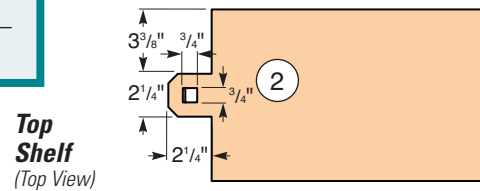

Side
(Inside View)

Wedge
(Side View)

Exploded View

MATERIAL LIST (Desk)

	T x W x L
1 Sides (2)	3/4" x 16" x 48"
2 Top Shelf (1)	3/4" x 9" x 34 1/2"
3 Middle Shelf (1)	3/4" x 12 1/4" x 34 1/2"
4 Bottom Shelf (1)	3/4" x 16" x 34 1/2"
5 Back Panel (1)	1/2" x 30 1/2" x 36"
6 Back Panel Edge Band (1)	1/4" x 1/2" x 36"
7 Wedges (8)	3/4" x 3/4" x 3"

Shelf Details

Top Shelf
(Top View)

Middle Shelf
(Top View)

Bottom Shelf
(Top View)

MATERIAL LIST (Door)

	T x W x L
8 Door Rails (2)	3/4" x 3" x 24 3/4"
9 Door Stiles (2)	3/4" x 3" x 16"
10 Center Door Stile (1)	3/4" x 3" x 11"
11 Door Panels (2)	1/2" x 11" x 11 1/4"
12 Pivot Hinges (2)	Rockler item #30007
13 Door Chains (2)	Brass Sash Chain