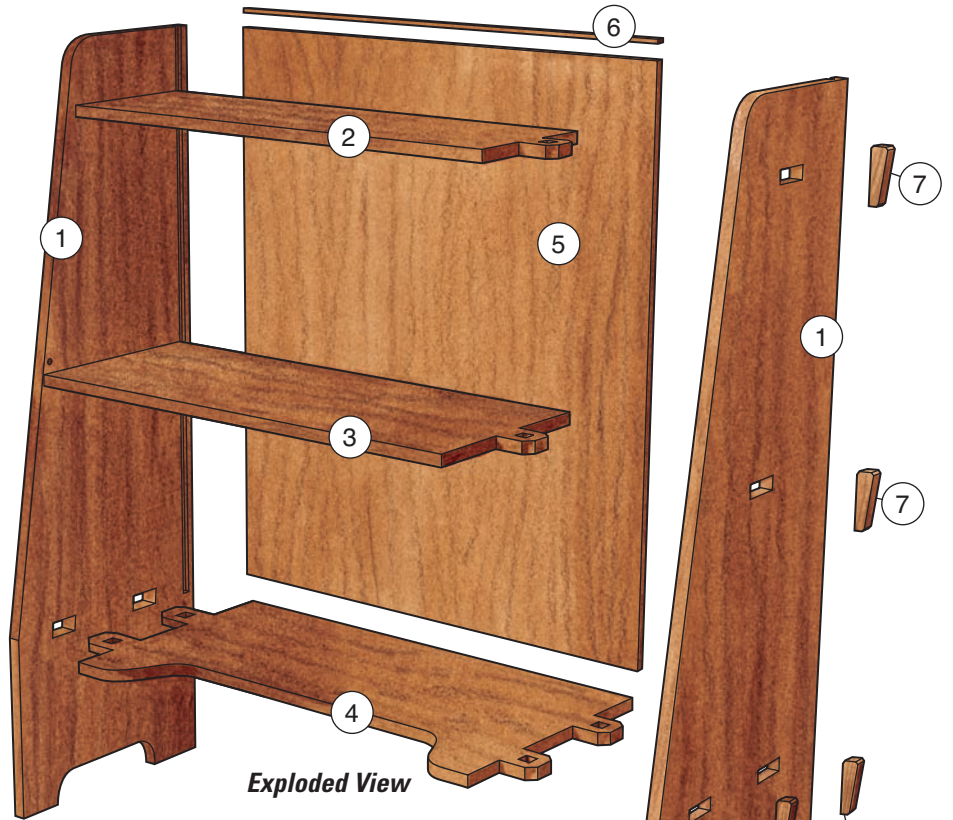

Side
(Inside View)

Wedge
(Side View)

Exploded View

MATERIAL LIST (Desk)

	T x W x L
1 Sides (2)	3/4" x 16" x 48"
2 Top Shelf (1)	3/4" x 9" x 34 1/2"
3 Middle Shelf (1)	3/4" x 12 1/4" x 34 1/2"
4 Bottom Shelf (1)	3/4" x 16" x 34 1/2"
5 Back Panel (1)	1/2" x 30 1/2" x 36"
6 Back Panel Edge Band (1)	1/4" x 1/2" x 36"
7 Wedges (8)	3/4" x 3/4" x 3"

Shelf Details

Top Shelf
(Top View)

Middle Shelf
(Top View)

Bottom Shelf
(Top View)

MATERIAL LIST (Door)

	T x W x L
8 Door Rails (2)	3/4" x 3" x 24 3/4"
9 Door Stiles (2)	3/4" x 3" x 16"
10 Center Door Stile (1)	3/4" x 3" x 11"
11 Door Panels (2)	1/2" x 11" x 11 1/4"
12 Pivot Hinges (2)	Rockler item #30007
13 Door Chains (2)	Brass Sash Chain